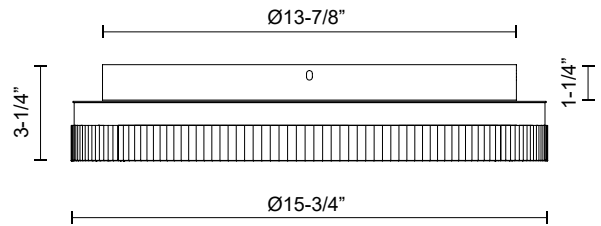

CALIX
FM45316-3CCT-UNV
FLUSH MOUNT

PROJECT

SPECIFICATION DETAILS

Fixture Dimensions	D15-3/4" x H3-1/4"
Light Source	LED with DC Driver
Wattage	28W
Total Lumens	2380lm
Delivered Lumens	BG-1986lm (@3000K) | 2178lm (@3500K) | 2091lm (@4000K); BK-1786lm (@3000K) | 1967lm (@3500K) | 1885lm (@4000K);
Voltage	120-277V
Color Temperature	Selectable CCT 3000K/3500K/4000K/
CRI (Ra)	90CRI
LED Rated Life	50,000 hours
Dimming	100% - 10%, TRIAC or ELV Dimmer (Not Included)
Diffuser Details	White Acrylic (interior)
Glass Details	Clear Ribbed PC (Exterior)
Location	Dry
Illumination Direction	Down
Canopy Dimensions	D13-7/8" x H1-1/4"
CEC Title 24 JA8	Yes, JA8-2022
Paint Finish	BG01; BK02;

* For custom options, consult factory for details.

* For warranty information, please visit www.kuzcolighting.com/warranty

DESCRIPTION

The Calix Collection was created for those who like to be in control. Each flush mount has an integrated internal switch that allows complete control between three different color temperatures. That way, you can easily transition from cool working light to a warm, welcoming glow for entertaining or relaxing. The unique ribbed polycarbonate diffuser gives the piece depth and allure that blends well with all modern décor. Available in Brushed Gold and Powder-Coated Black.

KUZCO

CANADA: 19054 28TH AVENUE - SURREY, BC V3Z 6M3
USA: 3035 E. LONE MOUNTAIN ROAD - LAS VEGAS, NV 89081

WWW.KUZCOLIGHTING.COM

© 2023 KUZCO LIGHTING. ALL RIGHTS RESERVED.

COMMENT