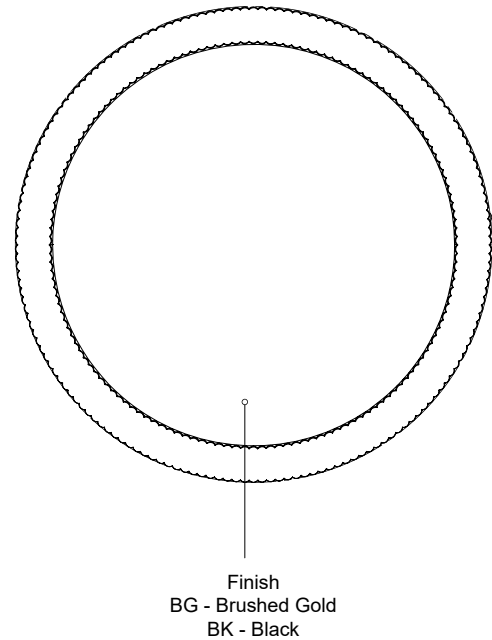

CALIX
FM45316-3CCT-UNV
FLUSH MOUNT

PROJECT

SPECIFICATION DETAILS

Fixture Dimensions	D15-3/4" x H3-1/4"
Light Source	LED with DC Driver
Wattage	28W
Total Lumens	2380lm
Delivered Lumens	BG-1986lm (@3000K) | 2178lm (@3500K) | 2091lm (@4000K); BK-1786lm (@3000K) | 1967lm (@3500K) | 1885lm (@4000K);
Voltage	120-277V
Color Temperature	Selectable CCT 3000K/3500K/4000K/
CRI (Ra)	90CRI
LED Rated Life	50,000 hours
Dimming	100% - 10%, TRIAC or ELV Dimmer (Not Included)
Diffuser Details	White Acrylic (interior)
Glass Details	Clear Ribbed PC (Exterior)
Location	Dry
Illumination Direction	Down
Canopy Dimensions	D13-7/8" x H1-1/4"
CEC Title 24 JA8	Yes, JA8-2022
Paint Finish	BG01; BK02;

* For custom options, consult factory for details.

* For warranty information, please visit www.kuzcolighting.com/warranty

DESCRIPTION

The Calix Collection was created for those who like to be in control. Each flush mount has an integrated internal switch that allows complete control between three different color temperatures. That way, you can easily transition from cool working light to a warm, welcoming glow for entertaining or relaxing. The unique ribbed polycarbonate diffuser gives the piece depth and allure that blends well with all modern décor. Available in Brushed Gold and Powder-Coated Black.

KUZCO

CANADA: 19054 28TH AVENUE - SURREY, BC V3Z 6M3
USA: 3035 E. LONE MOUNTAIN ROAD - LAS VEGAS, NV 89081

WWW.KUZCOLIGHTING.COM

© 2023 KUZCO LIGHTING. ALL RIGHTS RESERVED.

COMMENT